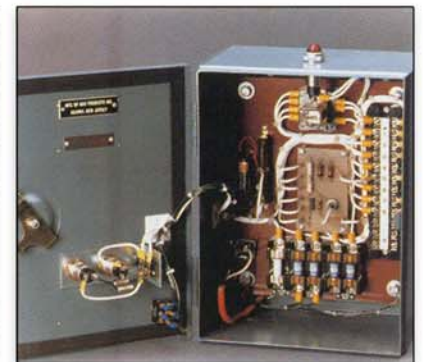

DC Switchgear Lineup
Chicago Transit Authority

AC Switchboard for
Power Substation

Custom Control Panel

Low Voltage Metal-Enclosed
Switchgear

Switch Operator Control Cabinets
for Newark Airport Monorail System